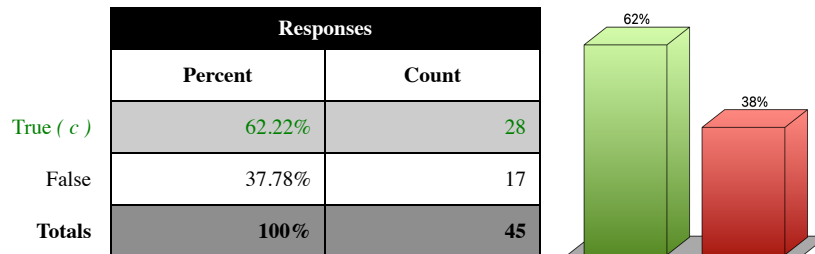

Session Name: 20 - Process-Fun 4-21-2022 11-07 AM

Date Created: 4/21/22, 10:40:04 AM Active Participants: 45 of 58

Average Score: 52.96% Questions: 6

Results by Question

1. Please do Question 1 which is displayed on the screen in class. (True / False)

2. Please do Question 2 which is displayed on the screen in class. (True / False)

3. Please do Question 3 which is displayed on the screen in class. (True / False)

4. Please do Question 4 which is displayed on the screen in class. (True / False)