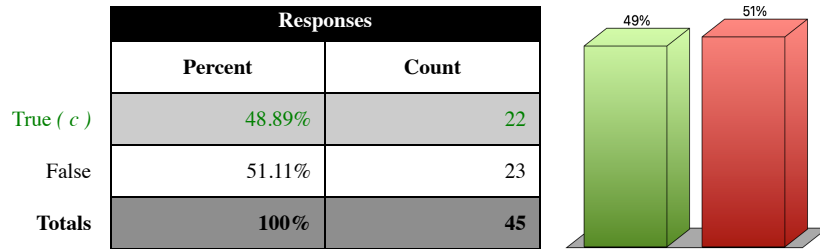

Session Name: 20 - Process-Fun 4-21-2022 11-07 AM

Date Created: 4/21/22, 10:40:04 AM Active Participants: 45 of 58

Average Score: 52.96% Questions: 6

Results by Question

1. Please do Question 1 which is displayed on the screen in class. (True / False)

2. Please do Question 2 which is displayed on the screen in class. (True / False)

3. Please do Question 3 which is displayed on the screen in class. (True / False)

4. Please do Question 4 which is displayed on the screen in class. (True / False)