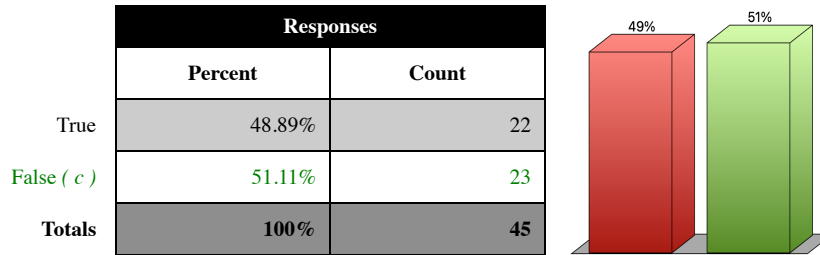

Session Name: 20 - Process-Fun 4-21-2022 11-07 AM

Date Created: 4/21/22, 10:40:04 AM Active Participants: 45 of 58

Average Score: 52.96% Questions: 6

Results by Question

1. Please do Question 1 which is displayed on the screen in class. (True / False)

2. Please do Question 2 which is displayed on the screen in class. (True / False)

3. Please do Question 3 which is displayed on the screen in class. (True / False)

4. Please do Question 4 which is displayed on the screen in class. (True / False)