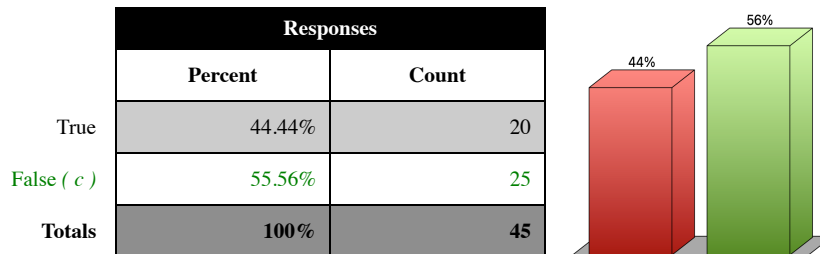

Session Name: 20 - Process-Fun 4-21-2022 11-07 AM

Date Created: 4/21/22, 10:40:04 AM Active Participants: 45 of 58

Average Score: 52.96% Questions: 6

Results by Question

1. Please do Question 1 which is displayed on the screen in class. (True / False)

2. Please do Question 2 which is displayed on the screen in class. (True / False)

3. Please do Question 3 which is displayed on the screen in class. (True / False)

4. Please do Question 4 which is displayed on the screen in class. (True / False)