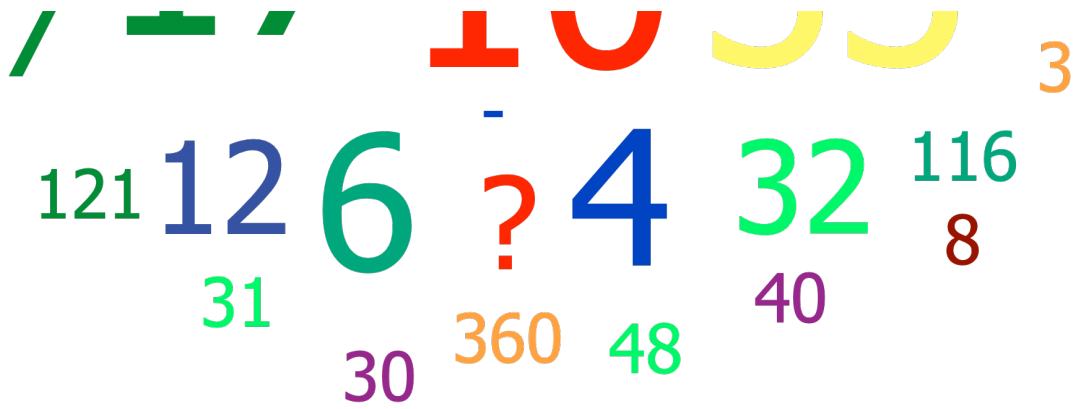

3. Please do Question 3 which is displayed on the screen in class. (Short Answer)

Responses		
	Percent	Count
2	15.69%	8
1 (c)	11.76%	6
5	11.76%	6
0	7.84%	4
16	5.88%	3
4	5.88%	3
?	5.88%	3
15	3.92%	2
3	3.92%	2
7	3.92%	2
-	1.96%	1
12	1.96%	1
120	1.96%	1
30	1.96%	1
32	1.96%	1
39	1.96%	1
6	1.96%	1