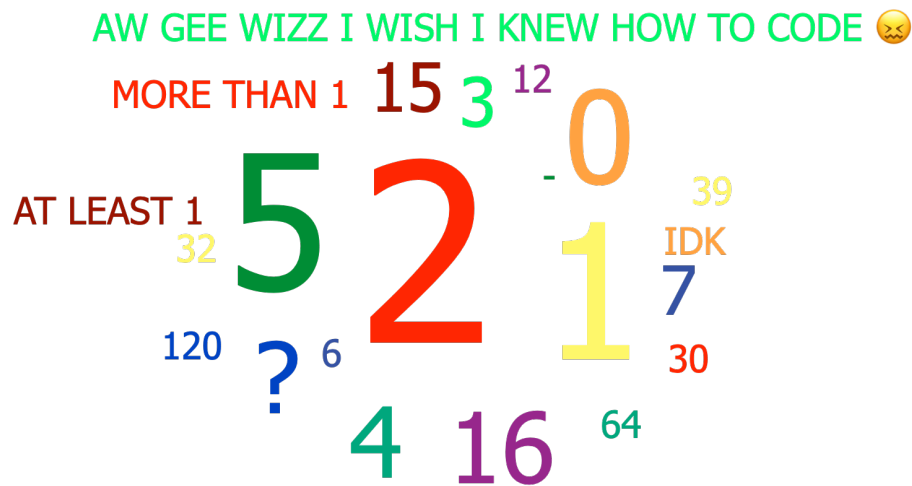

64	1.96%	1
AT LEAST 1	1.96%	1
AW GEE WIZZ I WISH I KNEW	1.96%	1
HOW TO CODE 😞		
IDK	1.96%	1
MORE THAN 1	1.96%	1
Totals	100%	51

Keyword(s): 1

Keyword Matches: 6

4. Please do Question 4 which is displayed on the screen in class. (Short Answer)

Responses