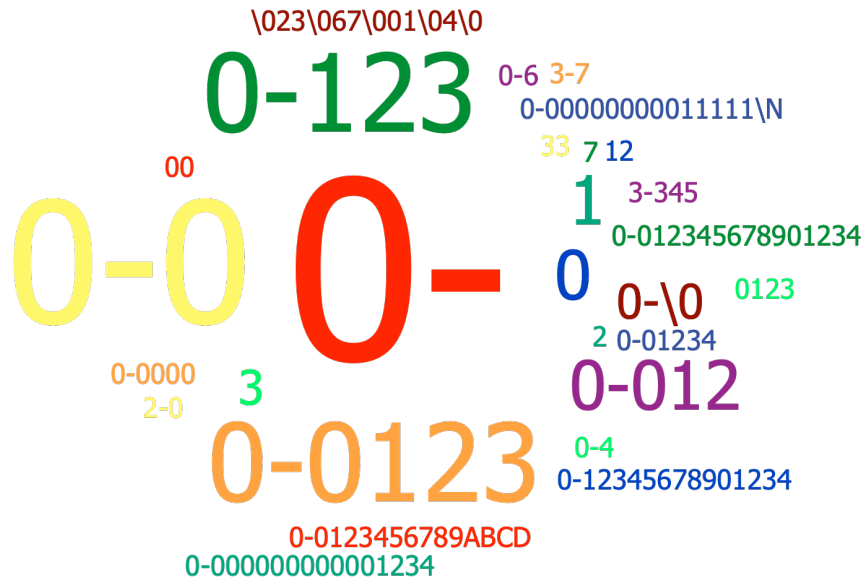

3. Please do Question 3 which is displayed on the screen in class. (Short Answer)

Responses		
	Percent	Count
3-3 (c)	31.75%	20
1	4.76%	3
3-4	4.76%	3
3-567	4.76%	3
0	3.17%	2
3	3.17%	2