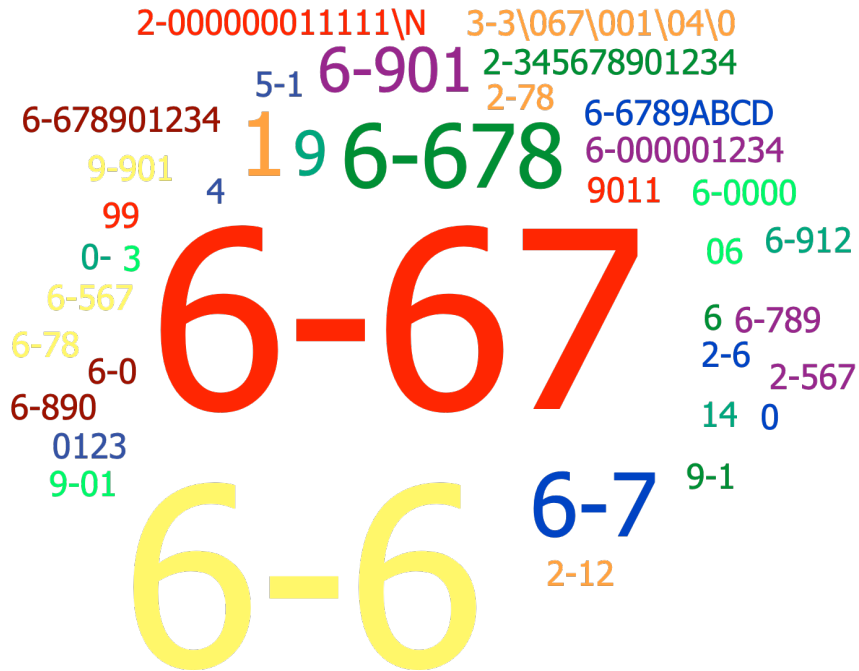

99	1.61%	1
Totals	100%	62

Keyword(s): 6-67

Keyword Matches: 9

5. Please do Question 5 which is displayed on the screen in class. (Short Answer)

Responses		
	Percent	Count
9-9	13.56%	8
9-901 (c)	11.86%	7
1	5.08%	3
15	3.39%	2
9-0	3.39%	2