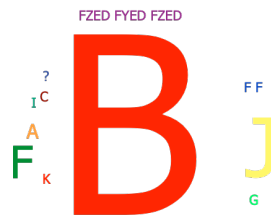

2. Please do question 2 on the screens in class. (Short Answer)

Responses		
	Percent	Count
5-10-5-10	12.5%	8
15-10-15-10 (c)	10.94%	7
15-10-15-20	9.38%	6
1-5-2-0	7.81%	5
15-10-20-10	3.13%	2
15-15-20-20	3.13%	2